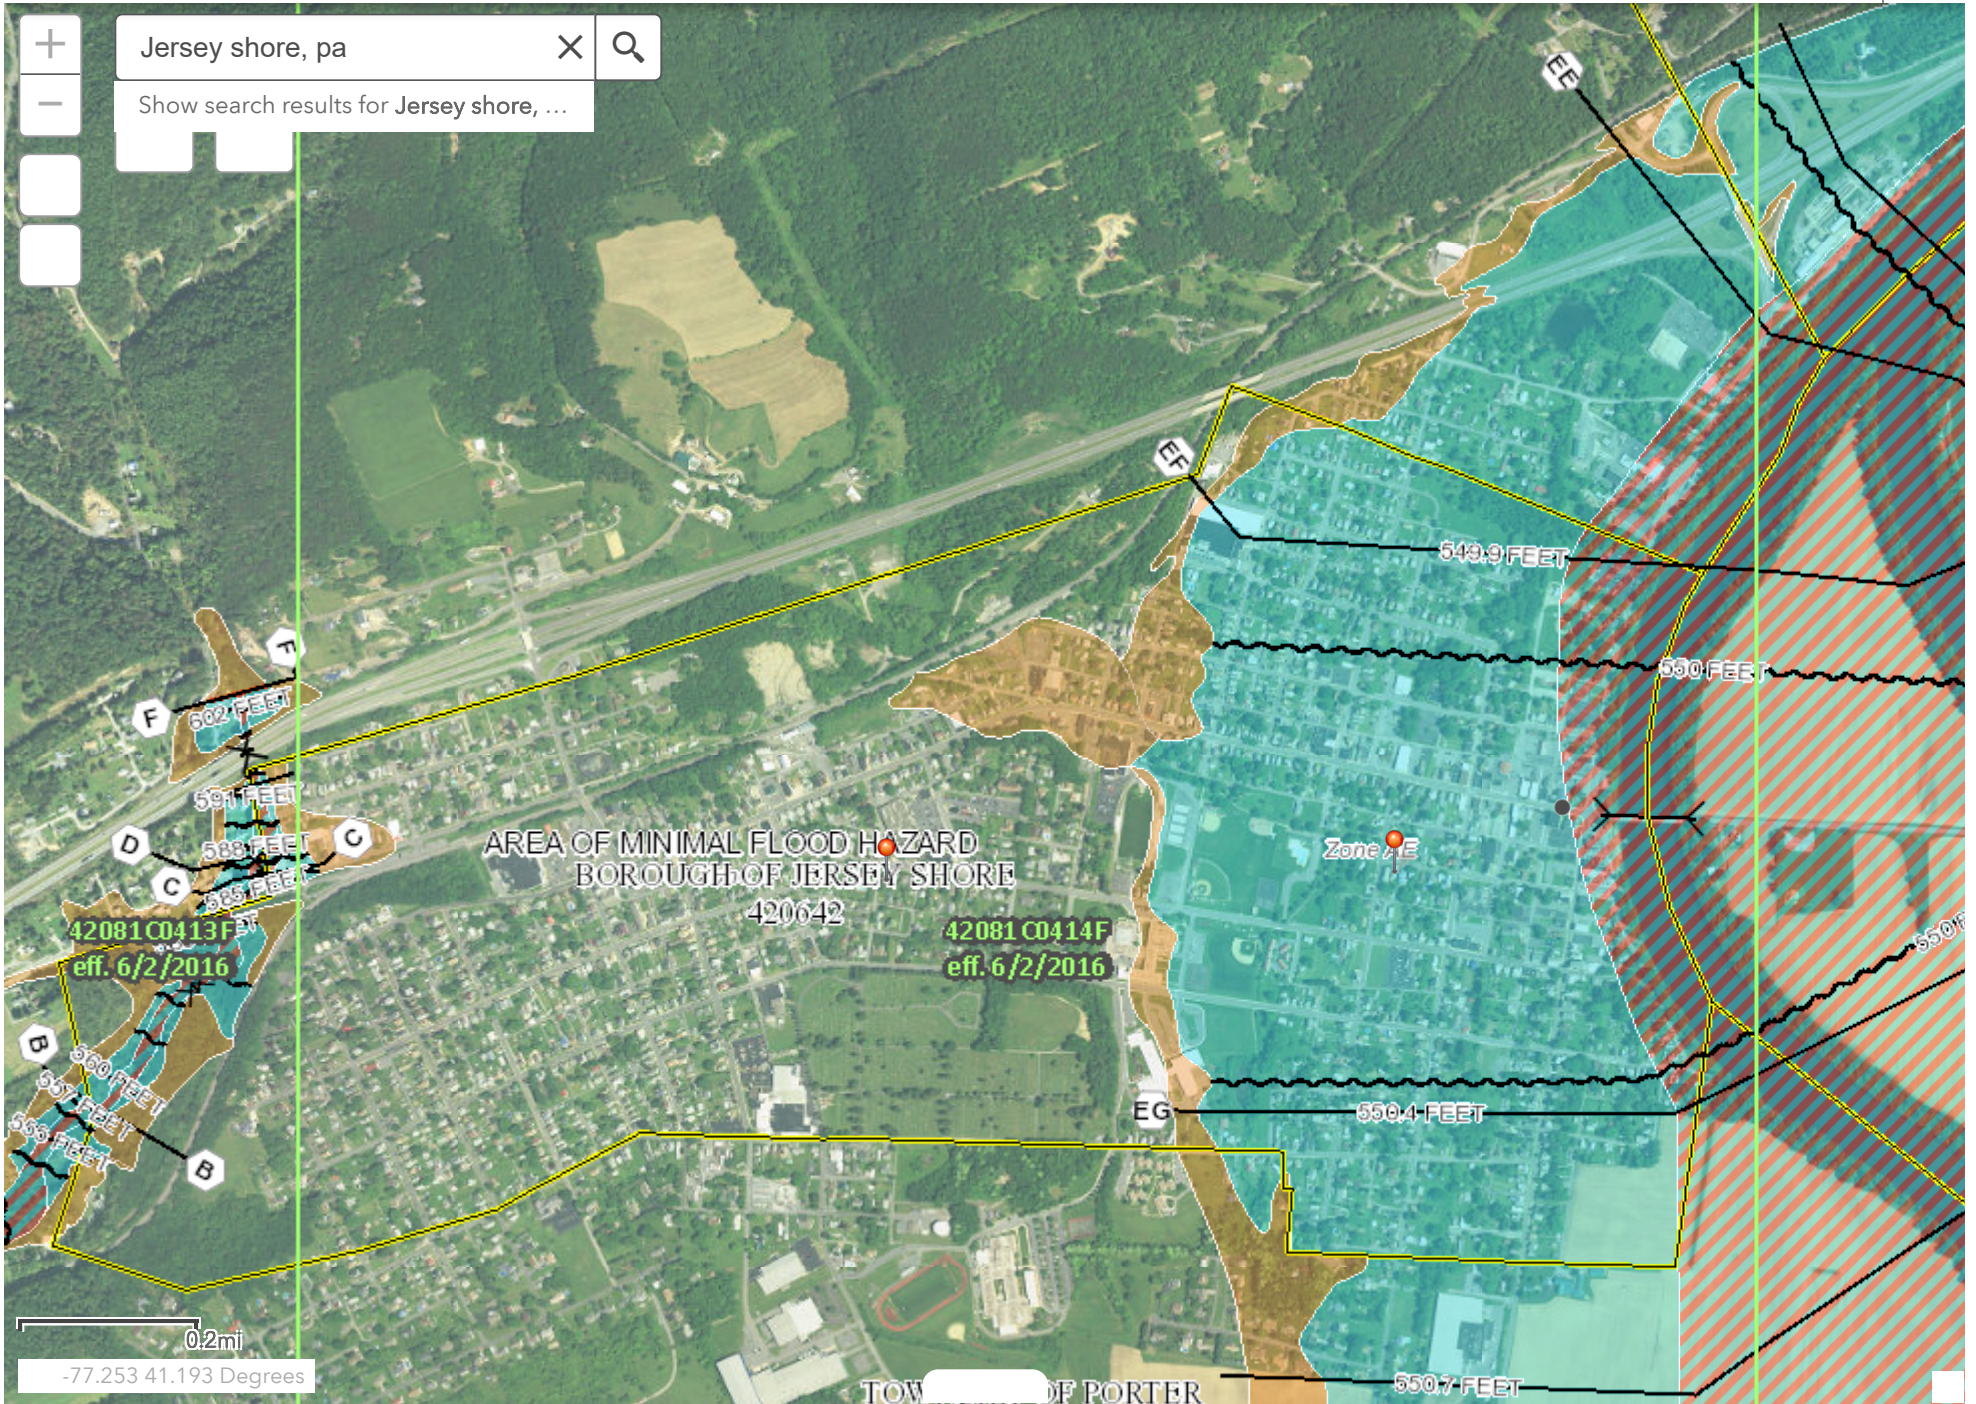

Jersey shore, pa

Show search results for Jersey shore, ...

0.2mi
-77.253 41.193 Degrees

TOWNSHIP OF PORTER